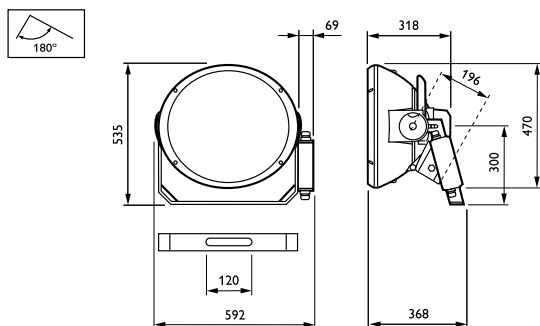

Light Technical

Standard tilt angle post-top	-
Standard tilt angle side entry	-

Operating and Electrical

Lamp supply voltage	400 V [400]
Input Voltage	380 to 415 V
Input frequency	50 to 60 Hz
Ignitor	HRE [Hot-restrike electronic]

Controls and Dimming

Dimmable	No

Mechanical and Housing

Housing material	Aluminium
Reflector material	Aluminium
Optic material	Aluminium
Optical cover/lens material	-
Fixation material	Steel
Mounting device	MBA [Mounting bracket adjustable]
Optical cover/lens shape	-
Optical cover/lens finish	-
Colour	Aluminium

Dimensions (height x width x depth)	NaN x NaN x NaN mm (NaN x NaN x NaN in)

Approval and Application

Ingress protection code	IP65 [Dust penetration-protected, jet-proof]
Mech. impact protection code	IK08 [5 J vandal-protected]
Surge protection (common/differential)	-
Sustainability rating	-

Initial Performance (IEC Compliant)

Lamp colour temperature	5600 K
Colour Rendering Index	>90

Application Conditions

Ambient temperature range	-30 to +35 °C
Maximum dimming level	Not applicable

Product Data

Full product code	872790050210700
Order product name	MVF404 MHN-SEH2000W/956 B4 HRE
EAN/UPC – product	8727900502107
Order code	910502219118
SAP numerator – quantity per pack	1
Numerator – packs per outer box	1
SAP material	910502219118
SAP net weight (piece)	18.800 kg

Dimensional drawing

MVF404 MHN-SEH2000W/956 B4 HRE