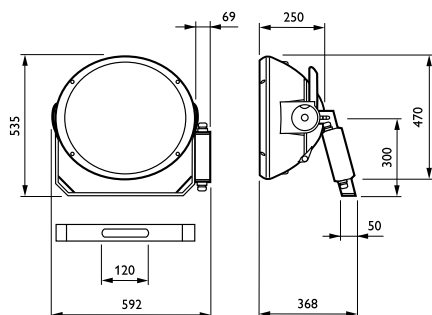

ArenaVision MVF403

Operating and Electrical

Lamp supply voltage	230 V [230]
Input Voltage	230 V
Ignitor	SI [Series]

Mechanical and Housing

Dimensions (height x width x depth)	NaN x NaN x NaN mm (NaN x NaN x NaN in)
-------------------------------------	---

Product Data

Full product code	872790050268800
Order product name	MVF403 MHN-LA1000W/956 A4 SI
EAN/UPC – product	8727900502688
Order code	910502223418
SAP numerator – quantity per pack	1
Numerator – packs per outer box	1
SAP material	910502223418
SAP net weight (piece)	14.500 kg

Dimensional drawing

ArenaVision MVF403/MVF404