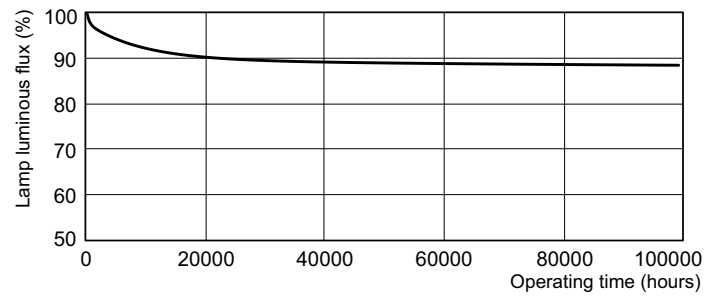

LDLE_TL-D8LL_0002-Life expectancy diagram

LDLE_TL-D8LL_0003-Life expectancy diagram