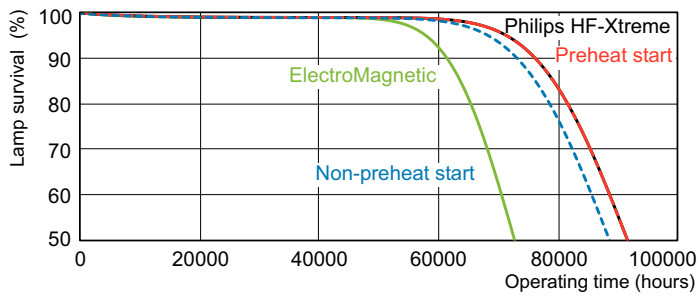

LDLE_TL-D8LL_0001-Life expectancy diagram

LDLE_TL-D8LL_0003-Life expectancy diagram