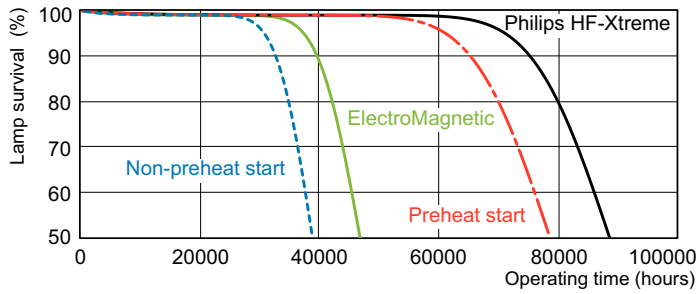

MASTER TL-D Xtreme

Lifetime