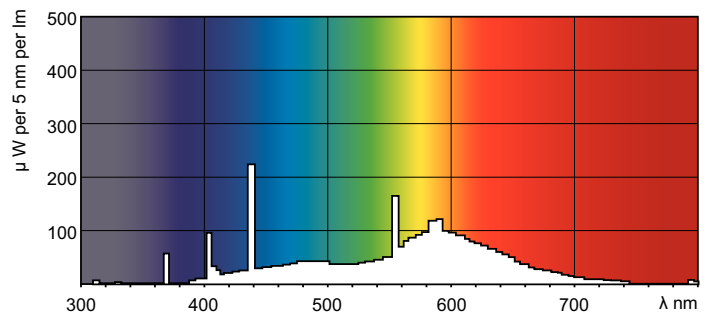

TL Mini consumer products

Energy consumption kWh/1,000 hours	14 kWh
	423497
Product Data	
Full product code	871150062698125
Order product name	TL Mini 13W/33-640 1PP/10
EAN/UPC – product	8711500626981
Order code	928001503313

Local order code	TLM13W640
SAP numerator – quantity per pack	1
Numerator – packs per outer box	10
SAP material	928001503313
SAP net weight (piece)	40.200 g
ILCOS code	FD-13/41/2B-E-G5

Dimensional drawing

Product	D (max)	A (max)	B (max)	B (min)	C (max)
TL Mini 13W/33-640 1PP/10	16 mm	516.9 mm	524.0 mm	521.6 mm	531.1 mm

TL Mini 13W/33-640

Photometric data

Lightcolour /33-640

Lightcolour /33-640