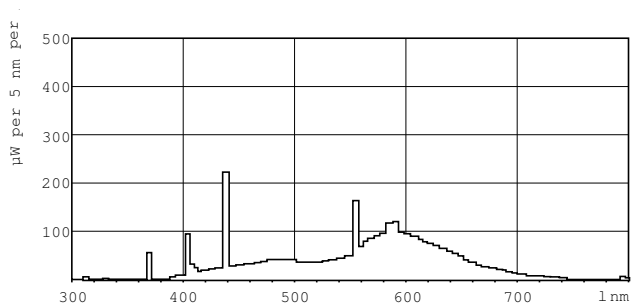

TL Mini consumer products

Energy consumption kWh/1,000 hours	14 kWh
	423497
Product Data	
Full product code	871150062698125
Order product name	TL Mini 13W/33-640 1PP/10
EAN/UPC – product	8711500626981
Order code	928001503313

Local order code	TLM13W640
SAP numerator – quantity per pack	1
Numerator – packs per outer box	10
SAP material	928001503313
SAP net weight (piece)	40.200 g
ILCOS code	FD-13/41/2B-E-G5

Dimensional drawing

Product	D (max)	A (max)	B (max)	B (min)	C (max)
TL Mini 13W/33-640 1PP/10	16 mm	516.9 mm	524.0 mm	521.6 mm	531.1 mm

TL Mini 13W/33-640

Photometric data

Lightcolour /33-640

Lightcolour /33-640