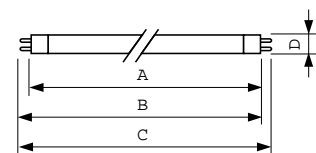

TL Mini consumer products

Energy consumption kWh/1,000 hours	14 kWh
	423497
Product Data	
Full product code	871150062698125
Order product name	TL Mini 13W/33-640 1PP/10
EAN/UPC – product	8711500626981
Order code	928001503313

Local order code	TLM13W640
SAP numerator – quantity per pack	1
Numerator – packs per outer box	10
SAP material	928001503313
SAP net weight (piece)	40.200 g
ILCOS code	FD-13/41/2B-E-G5

Dimensional drawing