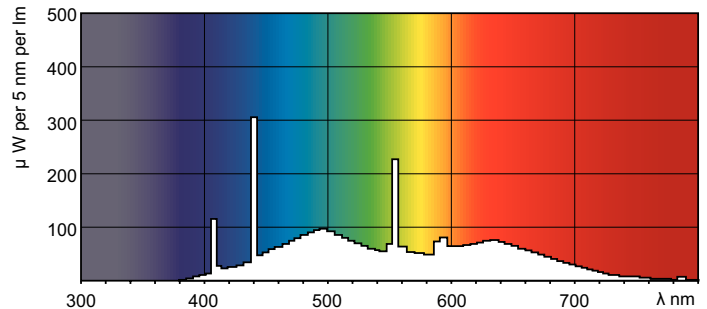

MASTER TL-D 90 Graphica

Temperature

Design temperature (nom.) 25 °C

Controls and Dimming

Dimmable Yes

Mechanical and Housing

Bulb shape T8 [26 mm (T8)]

Approval and Application

Energy Efficiency Class G

Mercury (Hg) content (max.) 2 mg

Mercury (Hg) content (nom.) 2 mg

Energy consumption kWh/1,000 hours 37 kWh
423528

Product Data

Full product code	871150088836525
Order product name	MASTER TL-D 90 Graphica 36W/965 SLV/10
EAN/UPC – product	8711500888365
Order code	928044796581
Local order code	TLD9036W965
SAP numerator – quantity per pack	1
Numerator – packs per outer box	10
SAP material	928044796581
SAP net weight (piece)	135.000 g
ILCOS code	FD-36/65/1A-E-G13

Dimensional drawing

Product	D (max)	A (max)	B (max)	B (min)	C (max)
MASTER TL-D 90 Graphica 36W/965 SLV/10	28 mm	1199.4 mm	1206.5 mm	1204.1 mm	1213.6 mm

TL-D Graphica 36W/965

Photometric data

Lightcolour TL-D Graphica /965

Lightcolour TL-D Graphica /965