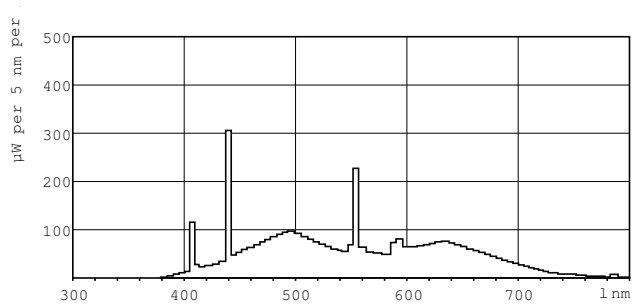

MASTER TL-D 90 Graphica

Temperature

Design temperature (nom.) 25 °C

Controls and Dimming

Dimmable Yes

Mechanical and Housing

Bulb shape T8 [26 mm (T8)]

Approval and Application

Energy Efficiency Class G

Mercury (Hg) content (max.) 2 mg

Mercury (Hg) content (nom.) 2 mg

Energy consumption kWh/1,000 hours 37 kWh
423528

Product Data

Full product code	871150088836525
Order product name	MASTER TL-D 90 Graphica 36W/965 SLV/10
EAN/UPC – product	8711500888365
Order code	928044796581
Local order code	TLD9036W965
SAP numerator – quantity per pack	1
Numerator – packs per outer box	10
SAP material	928044796581
SAP net weight (piece)	135.000 g
ILCOS code	FD-36/65/1A-E-G13

Dimensional drawing

Product	D (max)	A (max)	B (max)	B (min)	C (max)
MASTER TL-D 90 Graphica 36W/965 SLV/10	28 mm	1199.4 mm	1206.5 mm	1204.1 mm	1213.6 mm

TL-D Graphica 36W/965

Photometric data

Lightcolour TL-D Graphica /965

Lightcolour TL-D Graphica /965