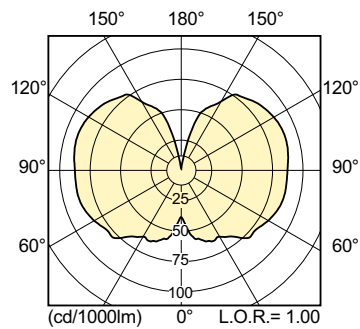

Product data

General Information	
Cap base	E40 [E40]
Burning Position	UNIVERSAL [Any/Universal]
Life to 10% failures (nom.)	9000 h
Life to 20% failures (nom.)	12000 h
Life to 50% failures (nom.)	18000 h
Light Technical	
Colour Code	940 [CCT of 4,000 K]
Lamp Luminous Flux (Nom)	26500 lm
Colour Designation	Cool White (CW)
Chromaticity coordinate X (nom.)	377
Chromaticity coordinate Y (nom.)	372
Colour Temperature, horizontal (Nom)	4000 K
Lamp Luminous Efficacy EM (Nom)	106 lm/W
Colour Rendering Index,horiz (Nom)	90

Dimensional drawing

CDO-TT Plus 250W/940 E40

Product	D (max)	O	L	C (max)
MASTER CityWhite CDO-TT Plus 250W/940 E40	47 mm	12.30 mm	158 mm	255 mm

Photometric data

LDLD_CDO-TT_0004-Light distribution diagram