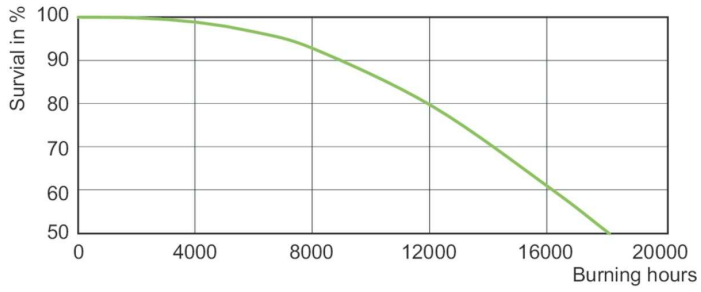

MASTER CityWhite CDO-TT

Lifetime

LDLE_CDO-TT_0003-Life expectancy diagram

LDLM_CDO-TT_0003-Lumen maintenance diagram