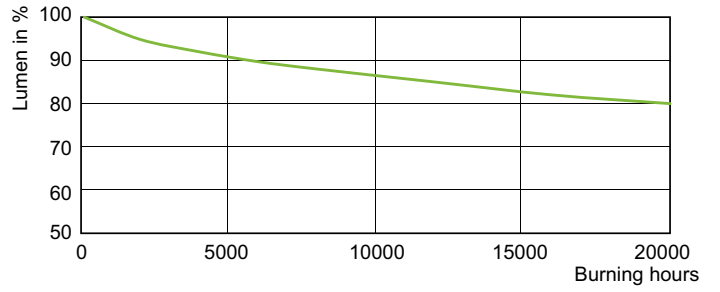

MASTER CityWhite CDO-TT

Lifetime

LDLE_CDO-TT_0003-Life expectancy diagram

LDLM_CDO-TT_0003-Lumen maintenance diagram