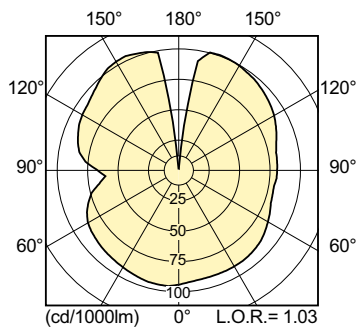

Product data

General Information	
Cap base	E40 [E40]
Burning Position	UNIVERSAL [Any/Universal]
Life to 10% failures (nom.)	9000 h
Life to 20% failures (nom.)	12000 h
Life to 50% failures (nom.)	18000 h
Light Technical	
Colour Code	940 [CCT of 4,000 K]
Lamp Luminous Flux (Nom)	26500 lm
Colour Designation	Cool White (CW)
Chromaticity coordinate X (nom.)	377
Chromaticity coordinate Y (nom.)	372
Colour Temperature, horizontal (Nom)	4000 K
Lamp Luminous Efficacy EM (Nom)	106 lm/W
Colour Rendering Index,horiz (Nom)	90

MASTER CityWhite CDO-TT

Approval and Application

Energy efficiency label (EEL)	A+
Mercury (Hg) content (nom.)	19.5 mg
Energy consumption kWh/1,000 hours	275 kWh

Luminaire Design Requirements

Bulb temperature (max.)	450 °C
Cap-base temperature (max.)	250 °C

Product Data

Full product code	871829120348300
-------------------	-----------------

Order product name	MASTER CityWhite CDO-TT Plus 250W/940 E40
EAN/UPC – product	8718291203483
Order code	928487500191
SAP numerator – quantity per pack	1
Numerator – packs per outer box	12
SAP material	928487500191
SAP net weight (piece)	0.160 kg
ILCOS code	MT-250/940-H-E40-48/260

Dimensional drawing

CDO-TT Plus 250W/940 E40

Product	D (max)	O	L	C (max)
MASTER CityWhite CDO-TT Plus 250W/940 E40	47 mm	12.30 mm	158 mm	255 mm

Photometric data

LDLD_CDO-TT_0004-Light distribution diagram