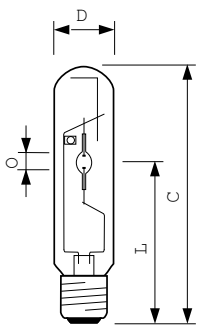

MASTER CityWhite CDO-TT

MASTER CityWhite CDO-TT Plus 250W/940 E40

Ceramic metal halide lamp with clear tubular outer bulb shape, used in outdoor offering pleasant white light

Warnings and Safety

- Use only in totally enclosed luminaire, even during testing (IEC61167, IEC 62035, IEC60598)
- The luminaire must be able to contain hot lamp parts if the lamp ruptures
- Lamps may use electronic or electromagnetic control gear
- Control gear must include end-of-life protection (IEC61167, IEC 62035)

Dimensional drawing

CDO-TT Plus 250W/940 E40

Product	D (max)	O	L	C (max)
MASTER CityWhite CDO-TT Plus 250W/940 E40	47 mm	12.30 mm	158 mm	255 mm

Photometric data

LDLD_CDO-TT_0004-Light distribution diagram