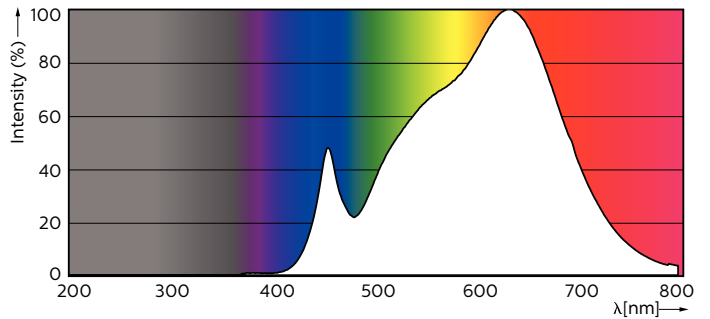

MASTER LEDspot ExpertColor MV 50W GU10 930 36D

MASTER LEDspot ExpertColor MV 50W GU10 930 36D