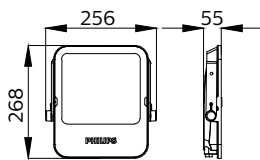

SmartBright G2 LED Floodlight

Initial LED luminaire efficacy	100 lm/W
Lamp colour temperature	4000 K
Colour Rendering Index	>80
Initial chromaticity	(0.380,0.380) SDCM≤6
Initial input power	70 W
Power consumption tolerance	+/-10%

Application Conditions

Ambient temperature range	-25 to +40 °C

Product Data

Full product code	871016334390799

Order product name	BVP151 LED70/NW 220-240V 70W AWB SAA
EAN/UPC – product	8710163343907
Order code	911401819380
SAP numerator – quantity per pack	1
Numerator – packs per outer box	6
SAP material	911401819380
SAP net weight (piece)	2.090 kg

Dimensional drawing

70W

Floodlight surface LED