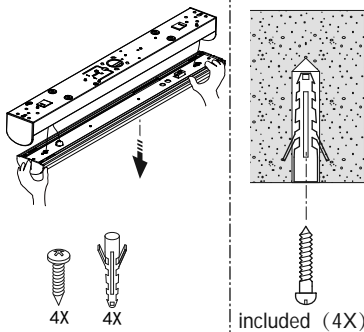

4. Open the luminaire and take out the accessories bag