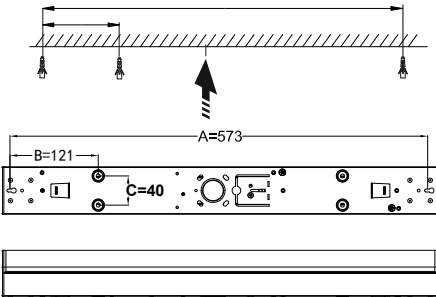

#### 1. Luminaire dimension

Unit: mm

#### 2. Supply Cord

#### (A) (L600:A/B/C: Mounting distance)

#### (B) (L1200:A/B: Mounting distance)