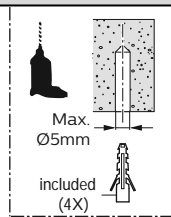

(A) (L600:A/B/C: Mounting distance)