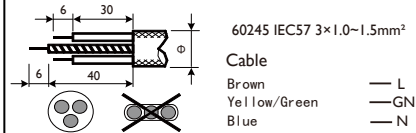

2. Supply Cord