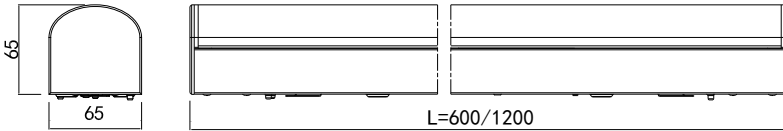

### Mounting Instruction

V1.0

Product Type	Dimension (mm)	CCT (K)	Lumen Output (lm)	Power (W)	Voltage	Frequency	kg
BNI25C LED SWT/SCCT L600 PSU AU	600x65x65	4000K/5000/6500K	1380/2000	12W/20W	220-240V~	50/60Hz	0.85
BNI25C LED SWT/SCCT L1200 PSU AU	1200x65x65	4000K/5000/6500K	2300/4000	20W/40W			1.45

#### 1. Luminaire dimension

Unit: mm