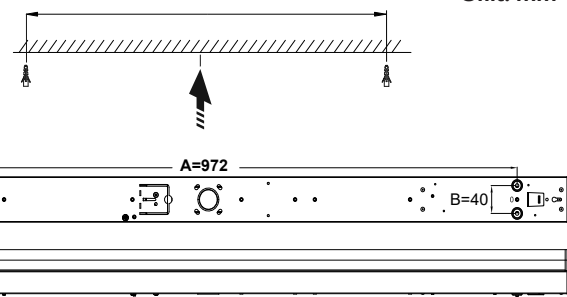

(B) (L1200:A/B: Mounting distance)

3. Surface Mounting

Unit: mm