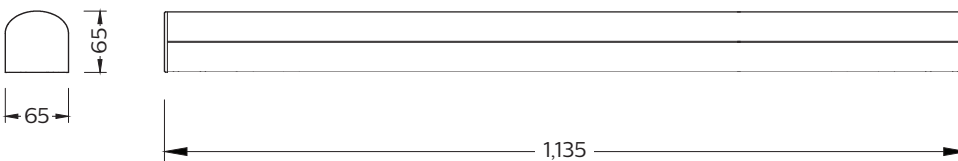

Dual
power

5
year
warranty

50,000
hours
L70

Product data

	BN125C LED SWT/SCCT L600 PSU AU	BN125C LED SWT/SCCT L1200 PSU AU
Power (selectable)	12/20W	20/40W
System lumens	1380/2000lm	2300/4000lm
System efficacy	100–115lm/W	
CCT (Selectable)	4000/5000/6500K	
CRI	> 80	
SDCM	4000K and 6500K: < 5; 5000K: < 6	
Beam angle	130°	
IP / IK rating	IP20/IK02	
Operating temperature	-20°C to +40°C	
Lifetime	50,000 hrs (L70)	
Input voltage	220–240V, 50/60Hz	
Power factor	> 0.9	
Electrical class	Class I	
Driver	Fixed Output	
Mounting type	Surface mount	
Housing colour	RAL9016 white	
Material	Housing: Metal Diffuser: Polycarbonate (PC)	
Dimensions	L 600mm x W 65mm x H 65mm	L 1135mm x W 65mm x H 65mm
Weight	0.85kg	1.45kg

Dimensions

600mm

1,200mm

Order information

Order code	Barcode	Power (W)	Light Output (lm)	CCT (K)	Length (mm)
BN125CSWTL600P	8710163344362	12/20	1380/2000	4000/5000/6500	600
BN125CSWTL1200P	8710163344379	20/40	2300/4000	4000/5000/6500	1,200