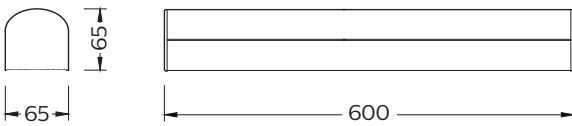

Dual
power

5
year
warranty

50,000
hours
L70

Product data

	BN125C LED SWT/SCCT L600 PSU AU	BN125C LED SWT/SCCT L1200 PSU AU
Power (selectable)	12/20W	20/40W
System lumens	1380/2000lm	2300/4000lm
System efficacy	100–115lm/W	
CCT (Selectable)	4000/5000/6500K	
CRI	> 80	
SDCM	4000K and 6500K: < 5; 5000K: < 6	
Beam angle	130°	
IP / IK rating	IP20/IK02	
Operating temperature	-20°C to +40°C	
Lifetime	50,000 hrs (L70)	
Input voltage	220–240V, 50/60Hz	
Power factor	> 0.9	
Electrical class	Class I	
Driver	Fixed Output	
Mounting type	Surface mount	
Housing colour	RAL9016 white	
Material	Housing: Metal Diffuser: Polycarbonate (PC)	
Dimensions	L 600mm x W 65mm x H 65mm	L 1135mm x W 65mm x H 65mm
Weight	0.85kg	1.45kg

Dimensions

600mm

1,200mm

Order information

Order code	Barcode	Power (W)	Light Output (lm)	CCT (K)	Length (mm)
BN125CSWTL600P	8710163344362	12/20	1380/2000	4000/5000/6500	600
BN125CSWTL1200P	8710163344379	20/40	2300/4000	4000/5000/6500	1,200