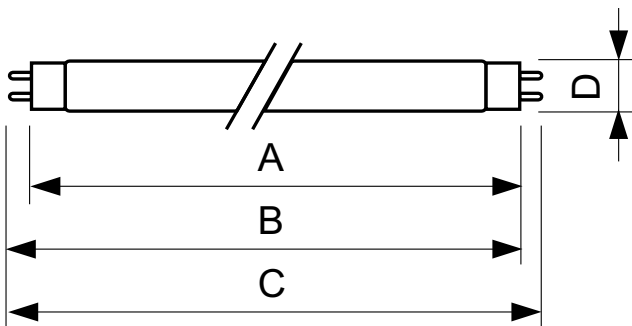

Product Description

TL-D Standard Colours

Low-pressure mercury discharge lamps with a tubular 26 mm envelope

Benefits

- Create atmospheres from warm white to cool daylight

Features

- Standard colours with moderate colour rendering
- Available in various colour designations

Dimensional drawing

Product	D (max)	A (max)	B (max)	B (min)	C (max)
TL-D 10W/33-640 1SL/25	28 mm	331.5 mm	338.6 mm	336.2 mm	345.7 mm
TL-D 15W/33-640 1SL/9	28 mm	437.4 mm	444.5 mm	442.1 mm	451.6 mm

TL-D Standard Colours