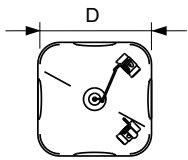

Versions

Dimensional drawing

D

Product	D (max)	O	C (max)
MSD Platinum 15 R 1CT/8	58.5 mm	1.3 mm	66.4 mm

Product	D (max)	T (max)	O	C (max)
MSD Platinum 5 R 1CT/8	51.4 mm	6.8 mm	1.0 mm	57.1 mm

MSD Platinum (Touring/Stage)