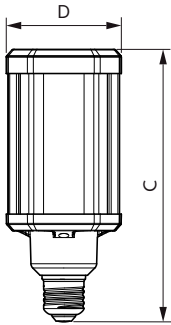

## Dimensional drawing

Product	D	C
TrueForce LED HPL ND 40-28W E27 840	75 mm	178 mm