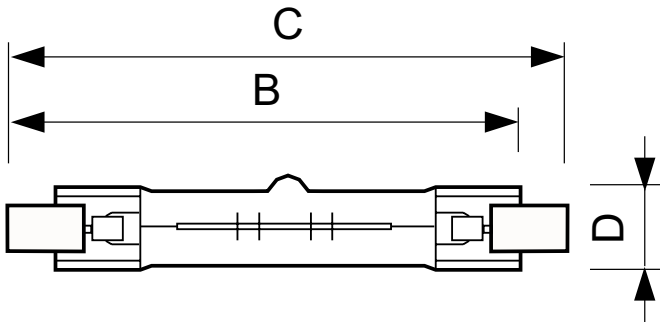

Dimensional drawing

Product	D (max)	B (max)	B	B (min)	C (max)
Plusline C 150W R7s 240V 1BC/12	15 mm	76.5 mm	74.9 mm	73.3 mm	78.3 mm
Plusline C 100W R7s 240V 1BC/10	15 mm	76.5 mm	74.9 mm	73.3 mm	78.3 mm