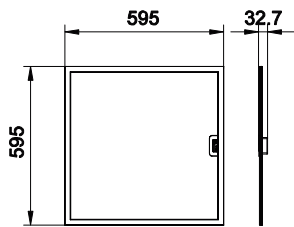

Controls and Dimming	
Dimmable	Yes
Mechanical and Housing	
Housing material	Aluminum extruded
Optical cover/lens material	Polystyrene
Optical cover/lens finish	Opal
Overall length	595 mm
Overall width	595 mm
Overall height	9 mm
Colour	White RAL 9003
Approval and Application	
Ingress protection code	IP20 [Finger-protected]

Dimensional drawing

RCxxxx