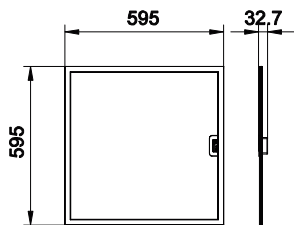

Product data

General Information		Controls and Dimming	
Lamp colour code	940 neutral white	Dimmable	Yes
Optical cover/lens type	Polystyrene bowl/cover prismatic	Mechanical and Housing	
Control interface	Interact office	Housing material	Aluminum extruded
Protection class IEC	Safety class I (I)	Optical cover/lens material	Polystyrene
CE mark	CE mark	Optical cover/lens finish	Opal
Number of products on MCB (16 A type B)	45	Overall length	595 mm
LED engine type	LED	Overall width	595 mm
Operating and Electrical		Overall height	9 mm
Input Voltage	220 to 240 V	Colour	White RAL 9003
Input frequency	50 or 60 Hz	Approval and Application	
Power factor (min.)	0.9	Ingress protection code	IP20 [Finger-protected]

GreenPerform Elite Panel RC190

Mech. impact protection code	-
Initial Performance (IEC Compliant)	
Initial luminous flux (system flux)	3600 lm
Luminous flux tolerance	+/-10%
Initial LED luminaire efficacy	100 lm/W
Lamp colour temperature	4000 K
Colour Rendering Index	>90
Initial input power	36 W
Power consumption tolerance	+/-10%
Application Conditions	
Ambient temperature range	-20 to +40 °C

Product Data	
Full product code	911401781072
Order product name	RC190X LED36S 940 W60L60 OC SW CAU
Order code	911401781072
SAP numerator – quantity per pack	1
SAP numerator – packs per outer box	2
SAP material	911401781072
Net Weight (Piece)	1.100 kg

Dimensional drawing

RCxxxx