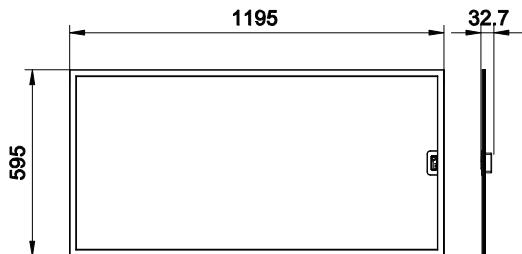

Product data

General Information		Controls and Dimming	
Lamp colour code	940 neutral white	Dimmable	Yes
Optical cover/lens type	Polystyrene bowl/cover prismatic	Mechanical and Housing	
Control interface	Interact office	Housing material	Aluminum extruded
Protection class IEC	Safety class I (I)	Optical cover/lens material	Polystyrene
CE mark	CE mark	Optical cover/lens finish	Opal
Number of products on MCB (16 A type B)	16	Overall length	1195 mm
LED engine type	LED	Overall width	595 mm
Operating and Electrical		Overall height	11 mm
Input Voltage	220 to 240 V	Colour	White RAL 9003
Input frequency	50 or 60 Hz	Approval and Application	
Power factor (min.)	0.9	Ingress protection code	IP20 [Finger-protected]

GreenPerform Elite Panel RC190

Mech. impact protection code	-
Initial Performance (IEC Compliant)	
Initial luminous flux	4000 lm
Luminous flux tolerance	+/-10%
Initial LED luminaire efficacy	100 lm/W
Lamp colour temperature	4000 K
Colour Rendering Index	>90
Initial input power	40 W
Power consumption tolerance	+/-10%
Application Conditions	
Ambient temperature range	-20 to +40 °C

Dimensional drawing

RCxxxx